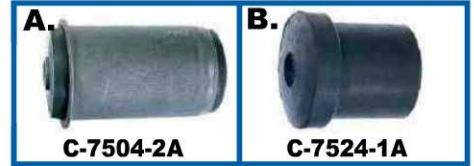

A. 7504 BUSHING, Leaf Spring, Front Eye

67-81	Rubber, repro, 2 req'd	C-7504-2A	12.95

B. 7524 BUSHING, Leaf Spring Shackle, Rear

67-69	Rubber, 8 req'd, correct repro	C-7524-1A	3.95
67-69	Rubber, 8 req'd, non-exact GM	C-7524-1	7.55
70-81	Rubber, 8 req'd, repro	C-7524-2A	3.50
70-81	Rubber, 8 req'd, GM	C-7524-2	10.74

Shackle, Sway Bar Mounting